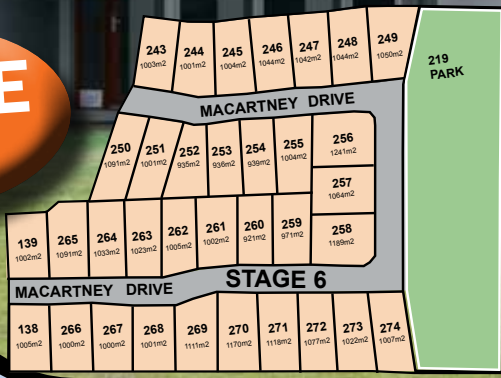

COME & SEE THE **BIG** BACKYARD

Big BANANA ? Big PINEAPPLE ?

Meggs here would eat them for breakfast

STAGE SIX

Nabilla 
RiverLink Estate

Marian - Pioneer Valley

Jason:
0438 818 882
Toni:
0427 526 573

LOT SIZES
921 - 1241sqm
Average 1034sqm