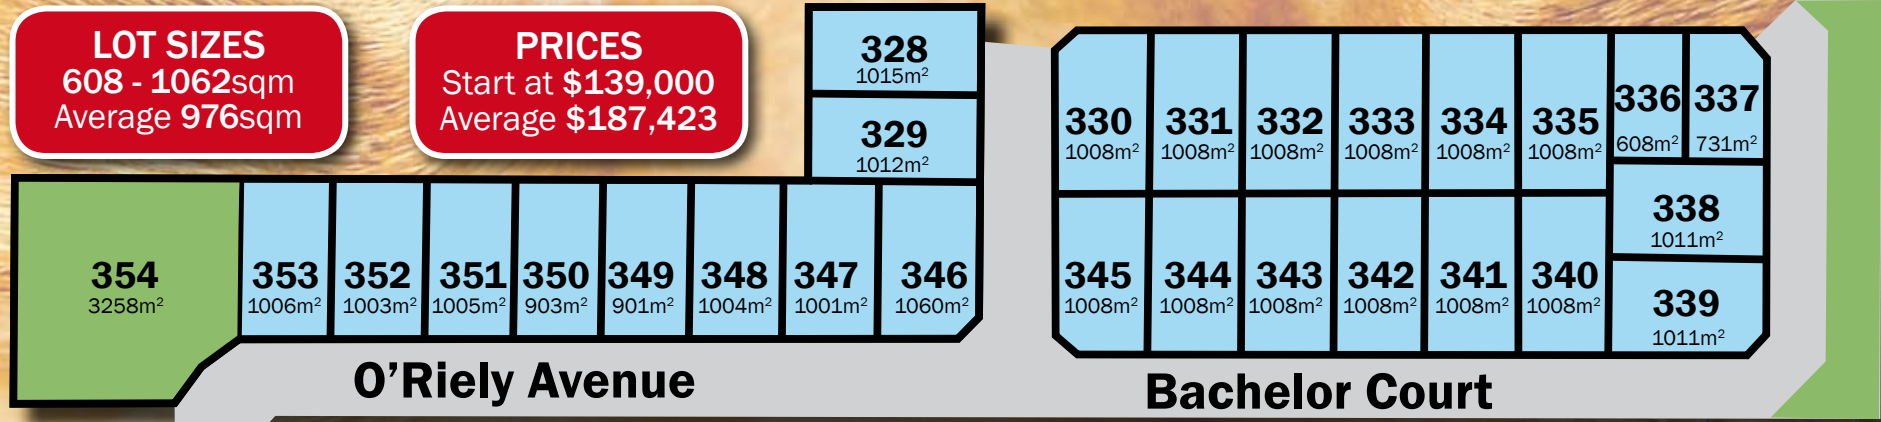

# STAGE 9 - hilltop breezes and views

& enough room to do whatever you want

**Nabilla**   
RiverLink Estate

Marian - Pioneer Valley

**Borg's**  
REAL ESTATE

Ph 07 4959 2777

Jason: 0438 818 882

Toni: 0427 526 573